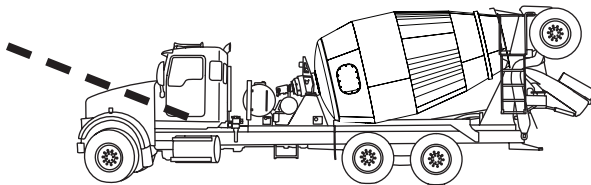

Decal location on inside doorjamb