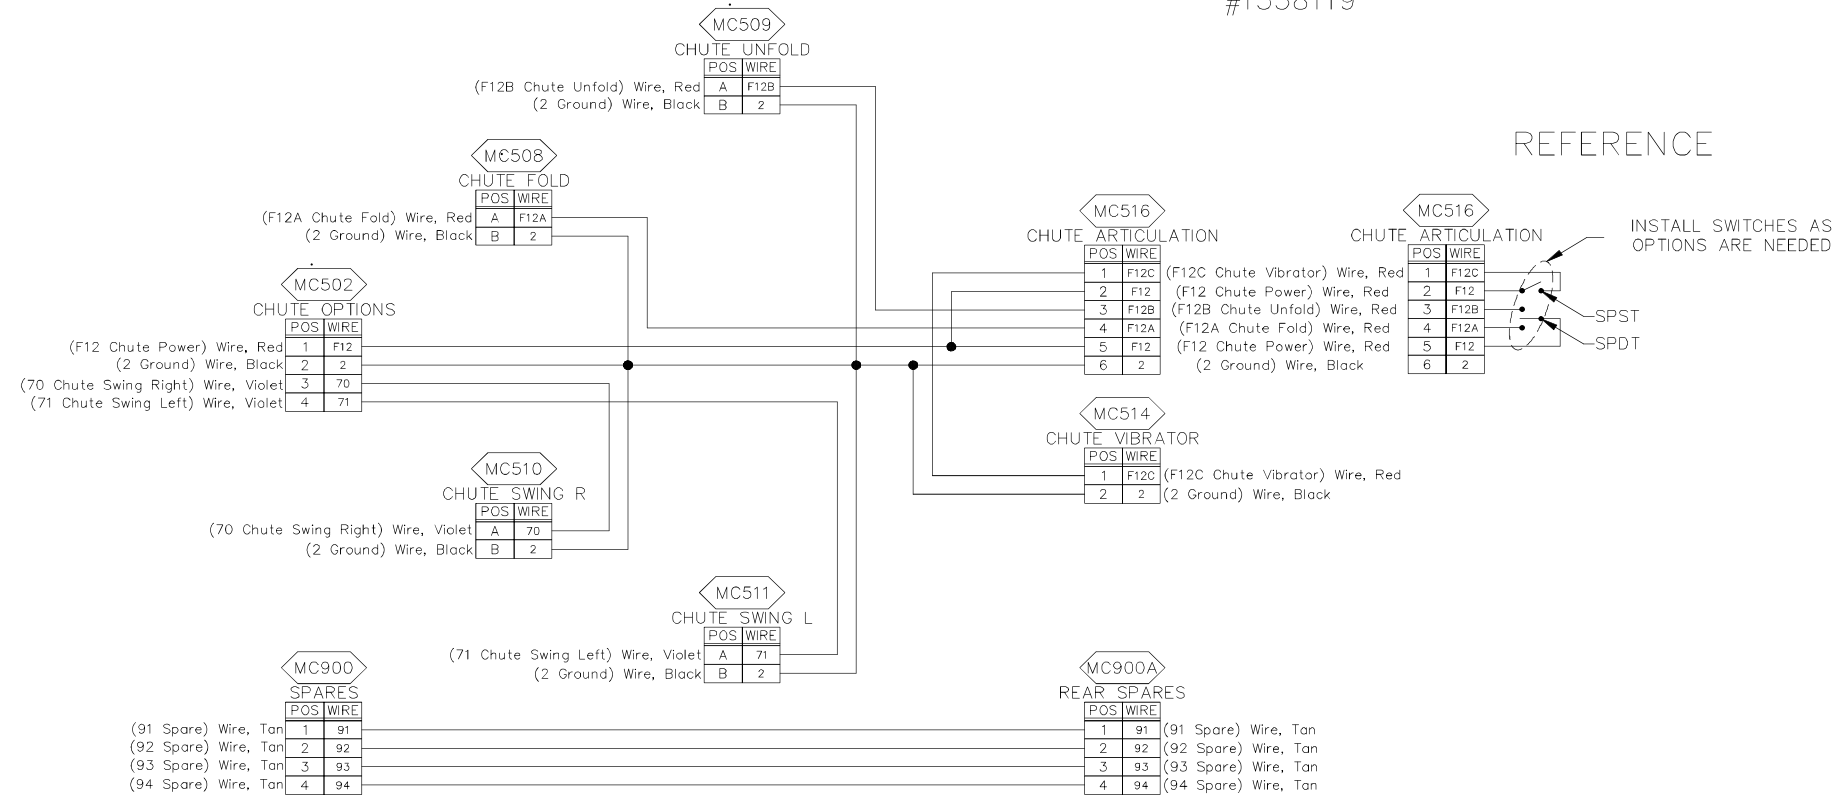

SKIM Module Harness
#1538122

OMNEX Receiver Harness
#1538121

Rear Pendant
#1538120

Options Harness
#1538119

McNeilus
Schematic - Mixer Flex Controls
SKIM Harness, Rear Keypad
Harness, Options Harness,
OMNEX Harness