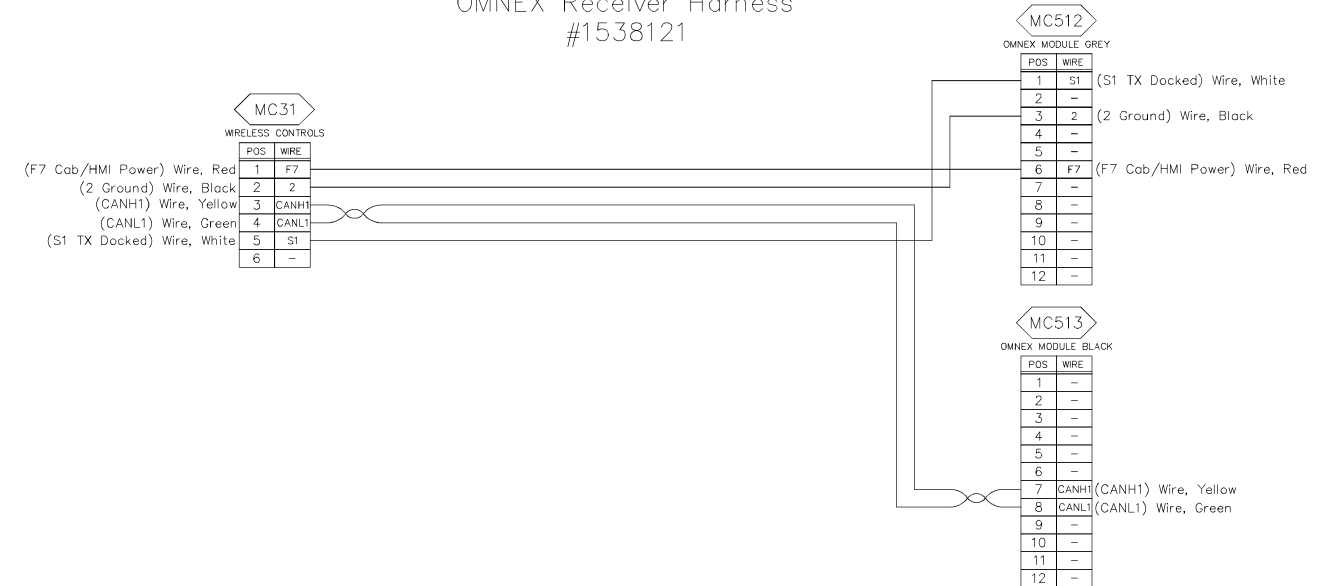

SKIM Module Harness
#1538122

OMNEX Receiver Harness
#1538121

Rear Pendant
#1538120

Options Harness
#1538119

McNeilus
Schematic - Mixer Flex Controls
SKIM Harness, Rear Keypad
Harness, Options Harness,
OMNEX Harness