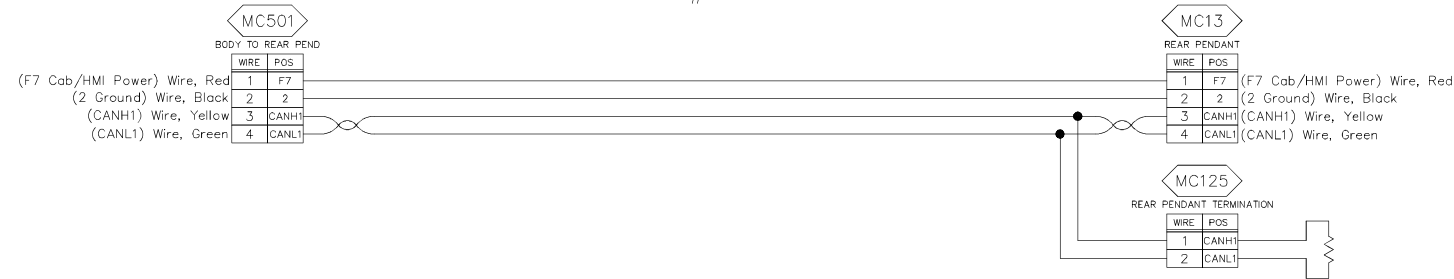

SKIM Module Harness
#1538122

OMNEX Receiver Harness
#1538121

Rear Pendant
#1538120

Options Harness
#1538119

McNeilus
Schematic - Mixer Flex Controls
SKIM Harness, Rear Keypad
Harness, Options Harness,
OMNEX Harness