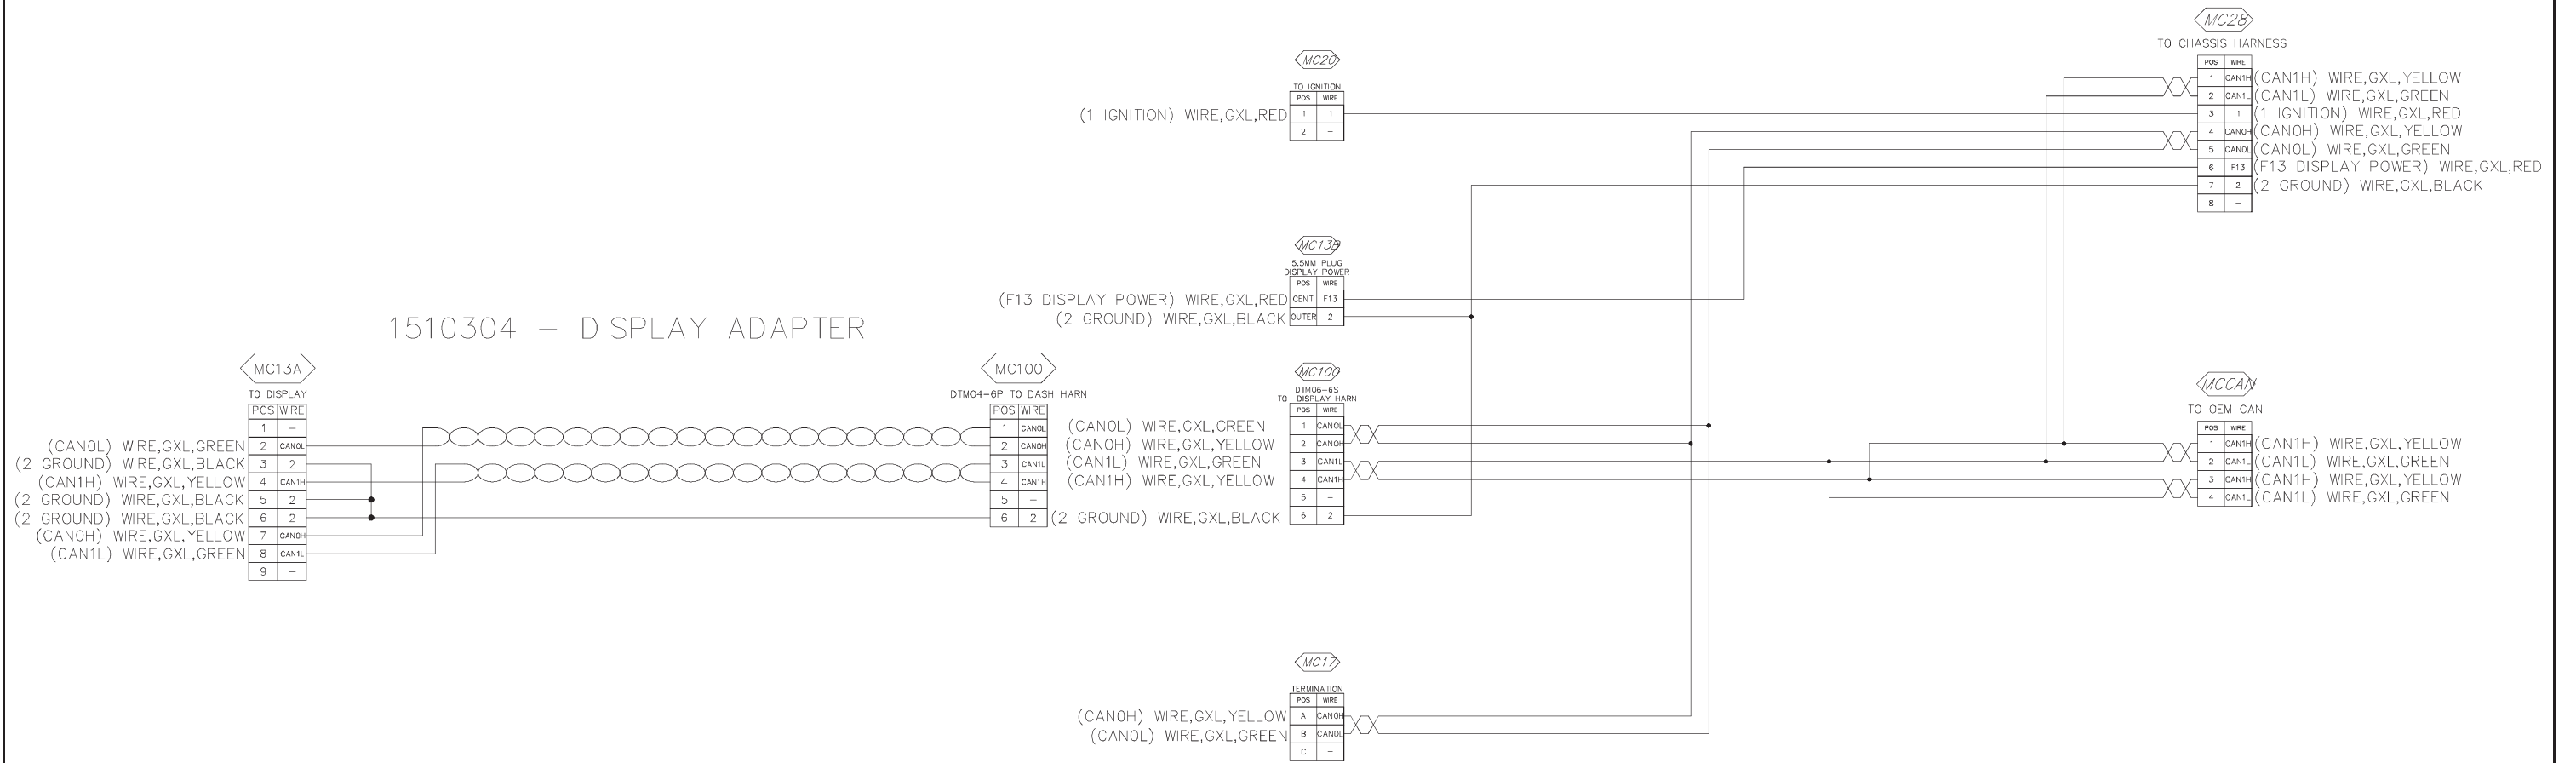

1510407 – DASH EXTENSION

1510304 – DISPLAY ADAPTER

**McNeilus**  
 Schematic - RDM Mixer  
 McNeilus Command Center  
 Dash Extension, Display  
 (Reverse Relay at Rear)

**McNeilus**

Schematic - RDM Mixer  
McNeilus Command Center  
Dash Extension, Display  
(Reverse Relay in Dash)