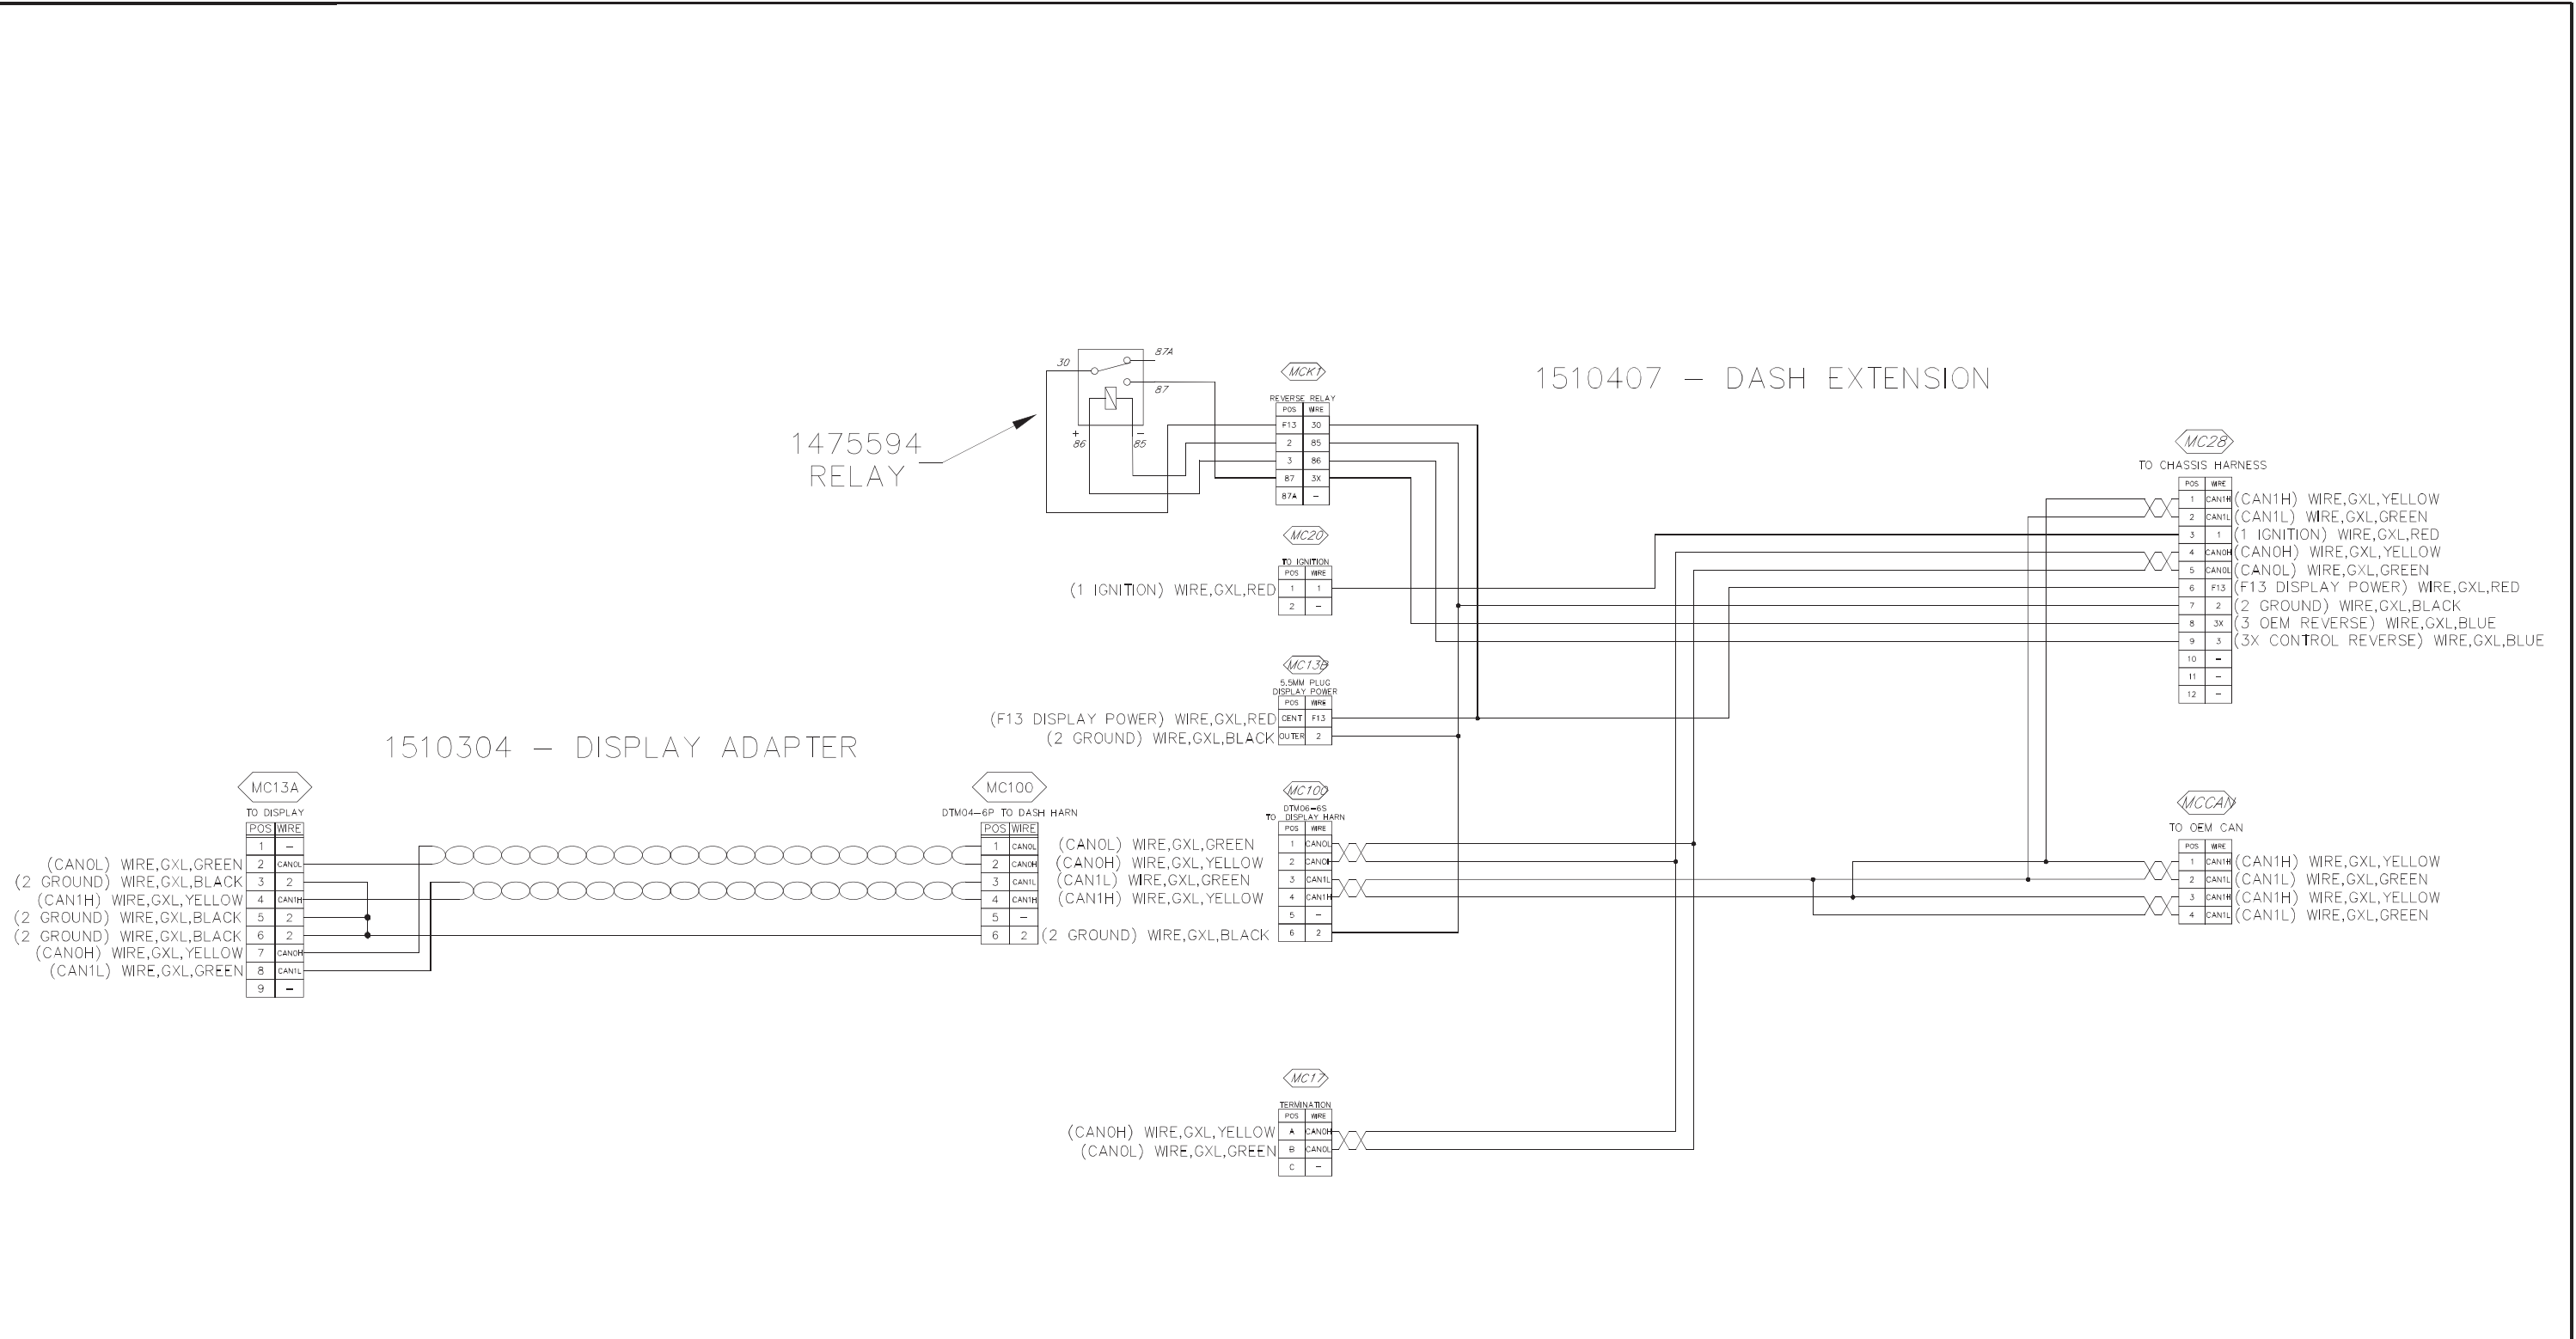

1510407 – DASH EXTENSION

1510304 – DISPLAY ADAPTER

**McNeilus**  
 Schematic - RDM Mixer  
 McNeilus Command Center  
 Dash Extension, Display  
 (Reverse Relay at Rear)

**McNeilus**

Schematic - RDM Mixer  
McNeilus Command Center  
Dash Extension, Display  
(Reverse Relay in Dash)