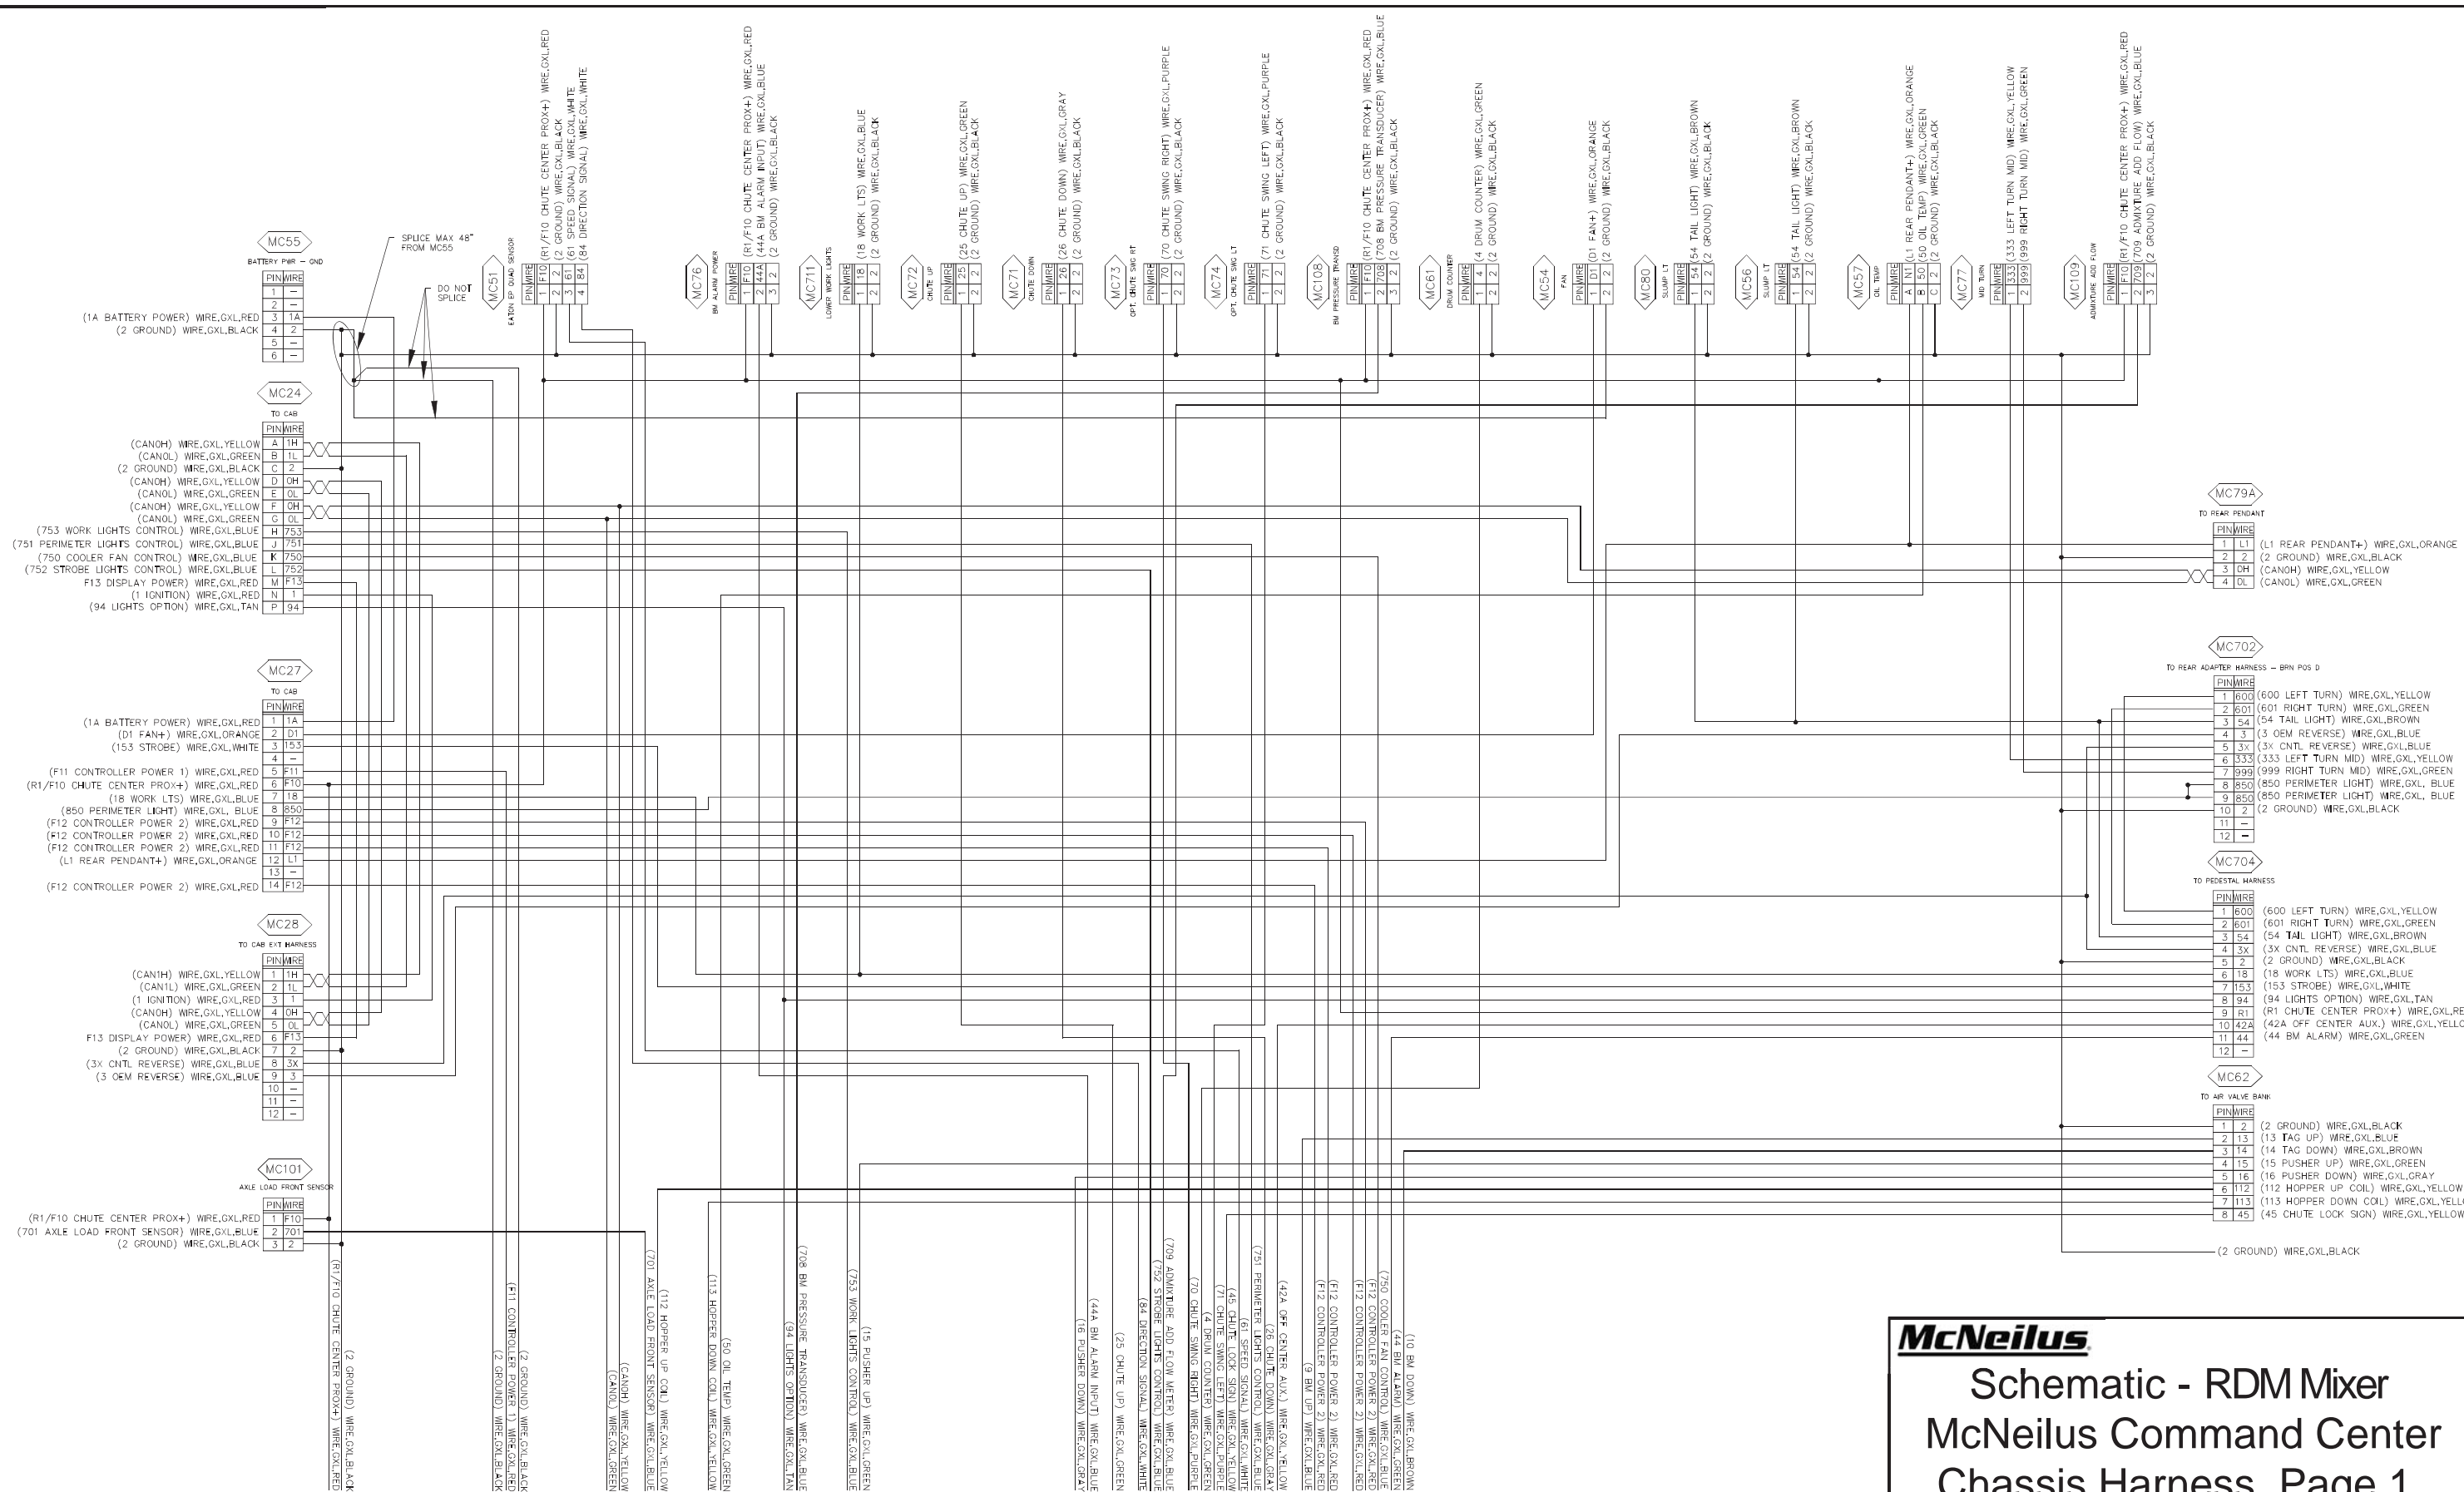

CONTINUED ON PAGE 2

McNeilus
 Schematic - RDM Mixer
 McNeilus Command Center
 Chassis Harness, Page 1
 (Reverse Relay at Rear)

CONTINUED ON PAGE 2

McNeilus
 Schematic - RDM Mixer
 McNeilus Command Center
 Chassis Harness, Page 1
 (Reverse Relay in Dash)