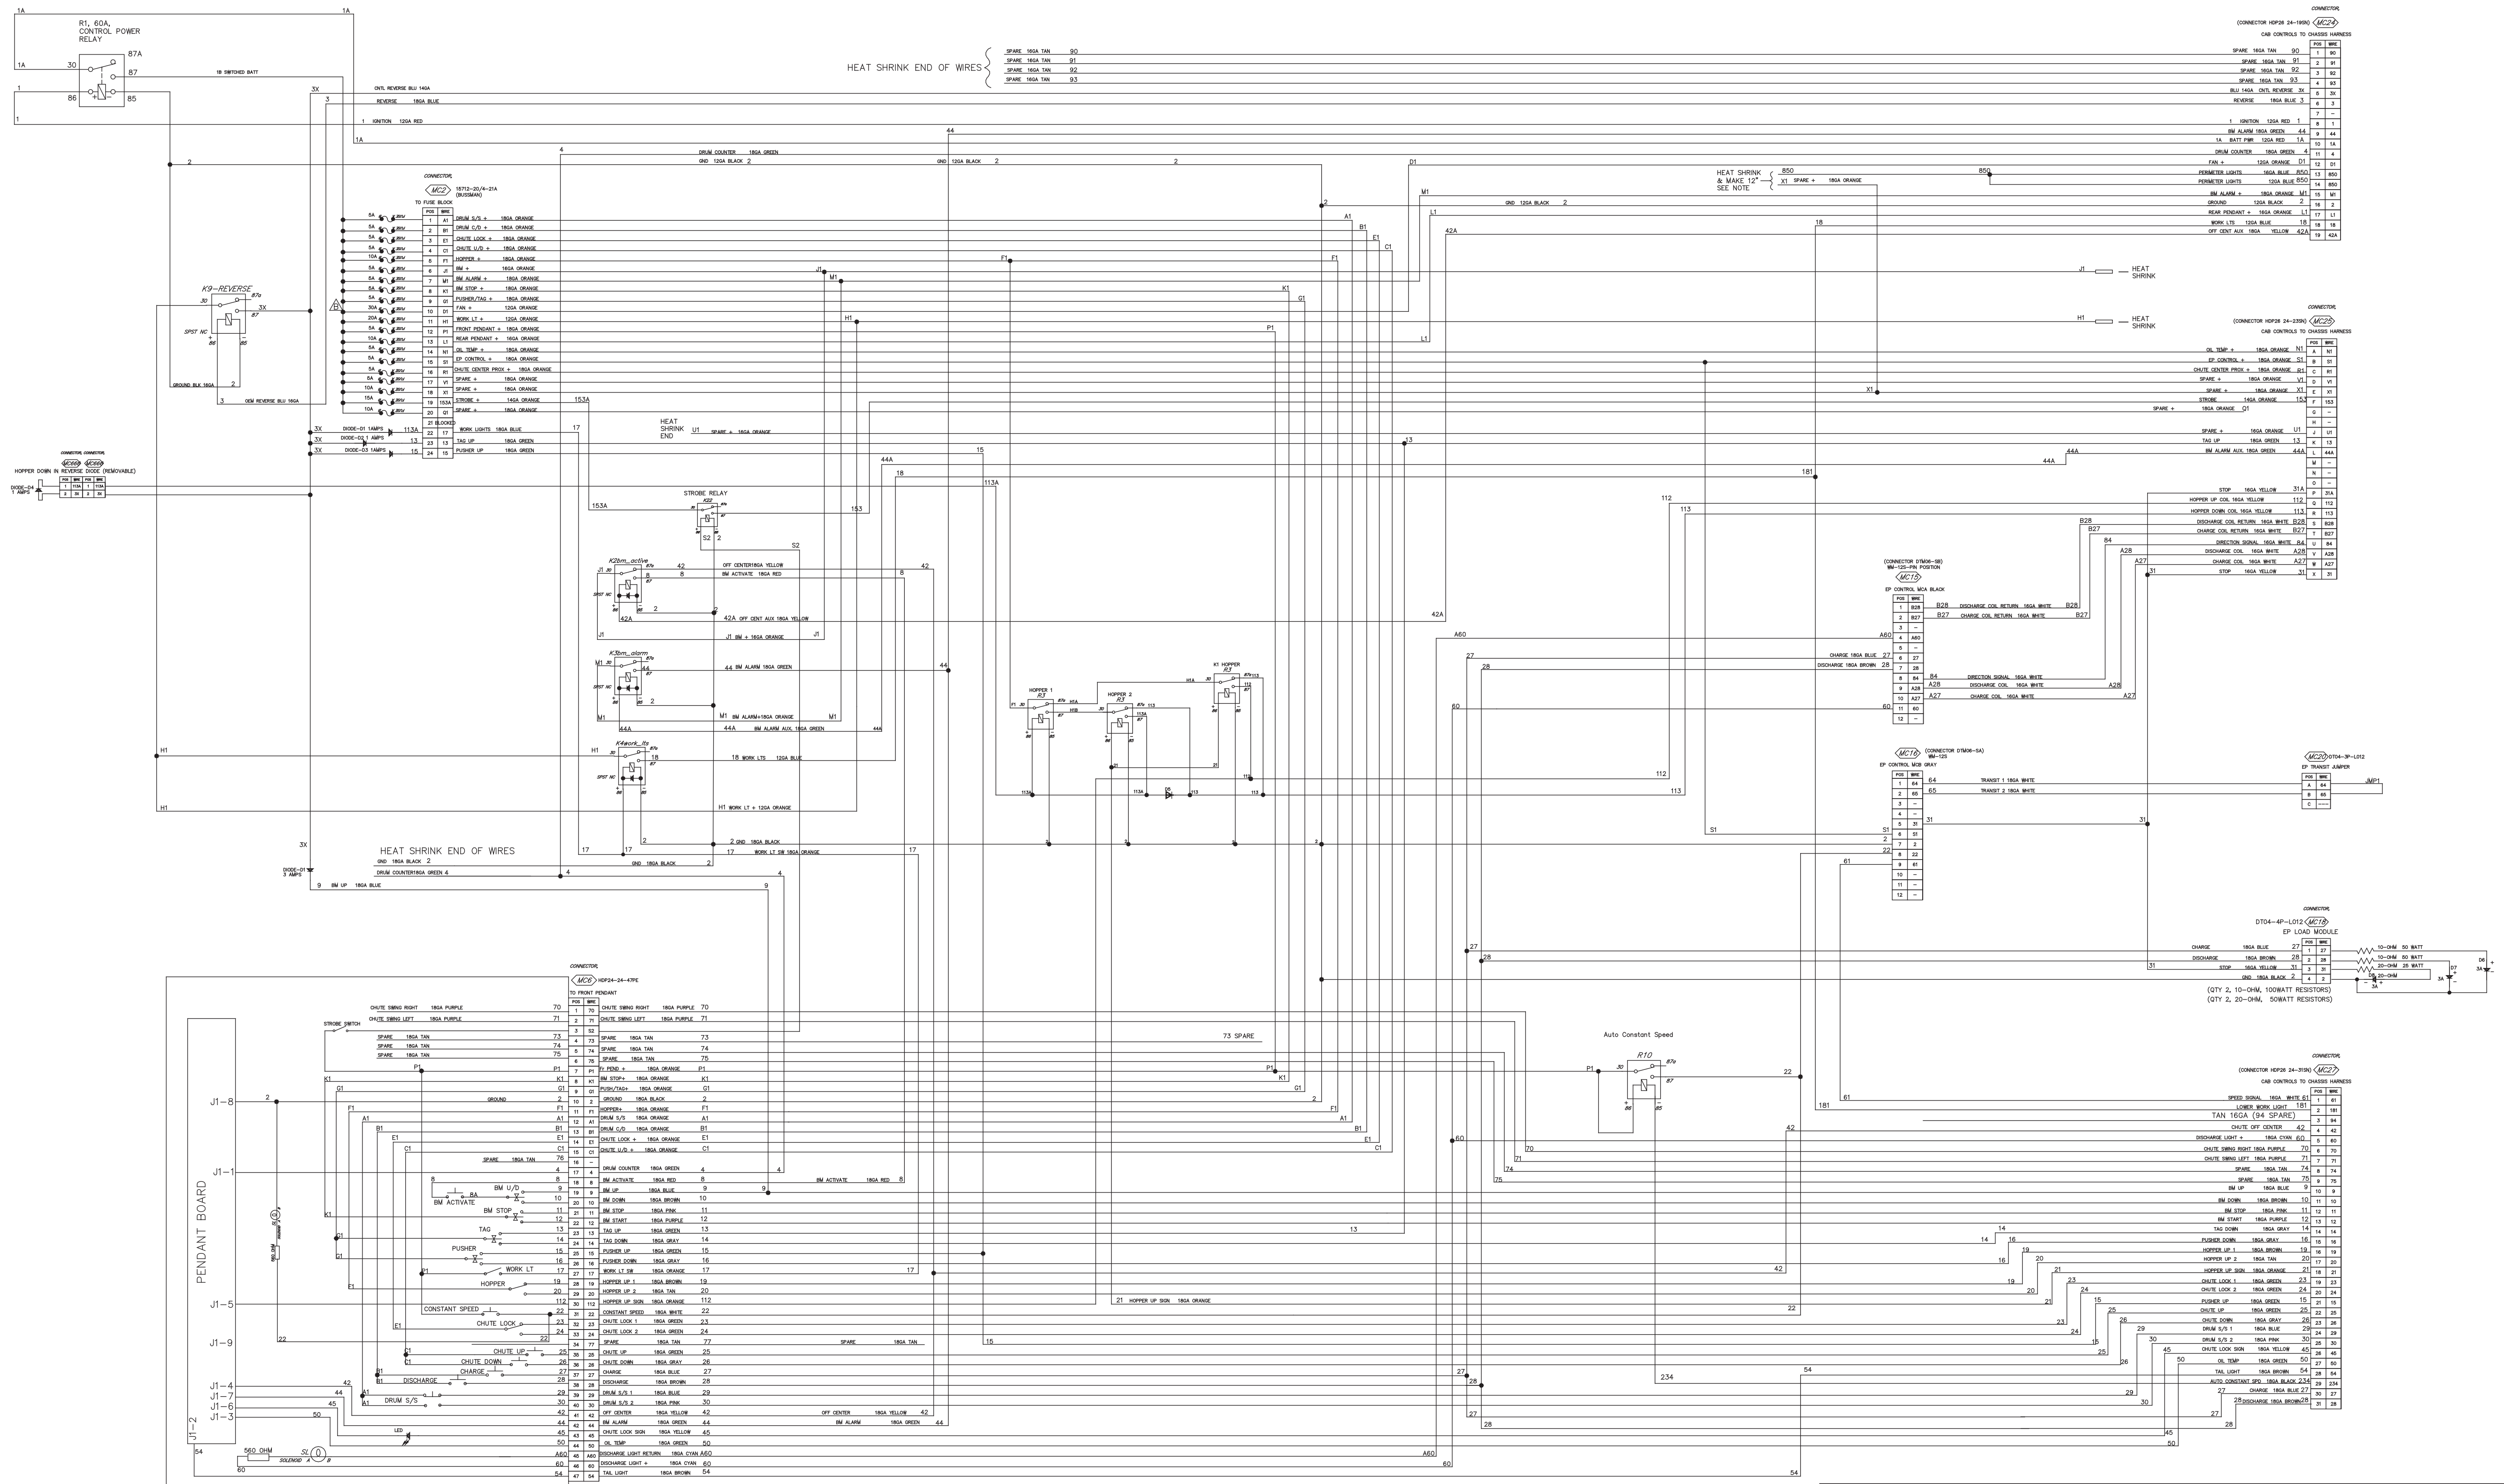

PLASTIC CAB BOX & CAB PENDANT

McNeilus
 Electrical Schematic - Control Box and Pendant
 2011 - Current